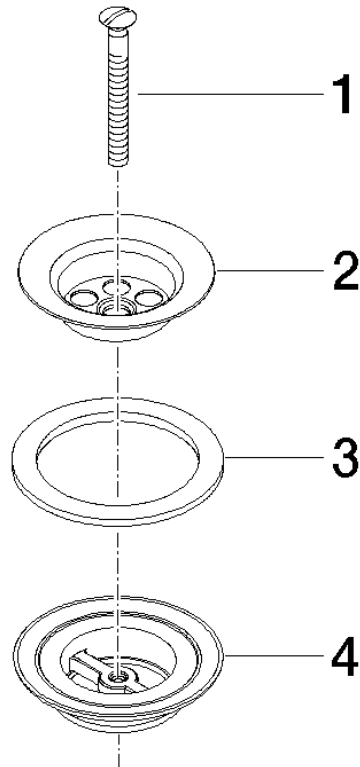

10 100 970

Fits: IMO, LULU, MADISON, MEM, TARA,
CL.1, LISSÉ, VAIA, META, CYO

	Chrome	10 100 970-00
	Brushed Platinum	10 100 970-06
	Platinum	10 100 970-08
	Durabress (23kt Gold)	10 100 970-09
	Dark Chrome	10 100 970-19
	Light Gold	10 100 970-26
	Brushed Light Gold	10 100 970-27
	Brushed Durabress (23kt Gold)	10 100 970-28
	Brushed Bronze	10 100 970-42
	Brushed Champagne (22kt Gold)	10 100 970-46
	Champagne (22kt Gold)	10 100 970-47
	Brushed Chrome	10 100 970-93
	Brushed Dark Platinum	10 100 970-99

Grated waste 1 1/4" - Chrome

IMO

10 100 970

10 100 970

10 100 970

Parts for other finishes can be found here: Brushed Platinum

Spare parts list

No.	Item Number	Name	Quantity used	Delivery time
1	09 30 30 115-00	screw	1	60
2	09 11 01 005-00	strainer	1	10
3	09 14 03 005 90	seal	1	60
4	09 11 01 007-07	pop-up waste	1	60